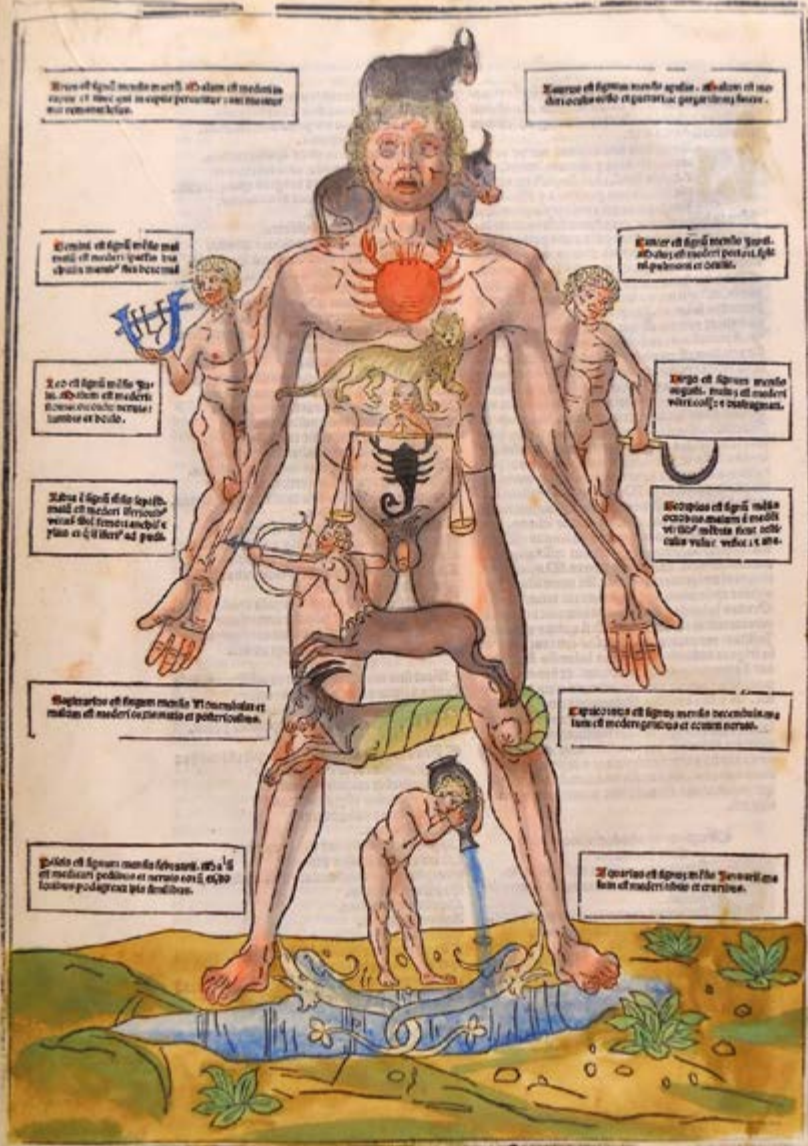

History of Medicine

This visit looks at the permanent collections through the eyes of medicine starting with the Greek physicians up to 18th century Florence.

The visit highlights the development of obstetric medicine through the use of anatomical wax models and pharmacy through chemistry benches and portable medicine boxes.

Mondays, Wednesdays and Fridays: 9:30, 11:00 and 13:30

Duration: 90 minutes

Recommended for those with an interest in medicine.